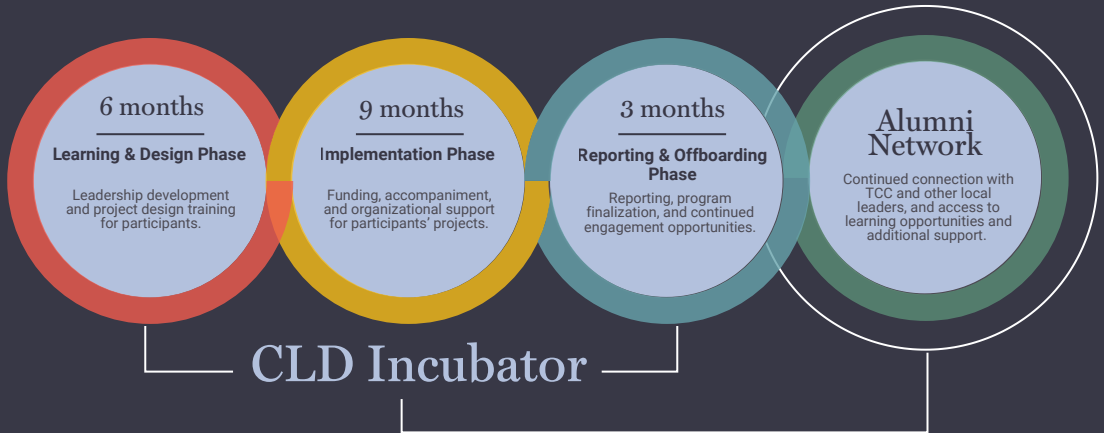

Alumni Network

The Chain Collaborative co-creates opportunities and strengthens capacities for community-led change in the coffee sector. Through an 18-month Community-Led Development (CLD) Incubator program, we build relationships with local leaders in coffee-growing regions, cultivate their project design and management skills, and foster the development of their farming and community-based enterprises. Our work allows global communities to combat intergenerational poverty and marginalization in the coffee sector on their own terms, and according to their own visions for change.

The Alumni Network

The **TCC Alumni Network** offers CLD Incubator alumni the opportunity to foster longer-term relationships with TCC, fellow past and present Incubator participants, and other like-minded coffee and development professionals. Through the Network, alumni can further advance their community initiatives, expand their professional networks, and work together to create more opportunities and engagement with other coffee industry members.

Small Project Fund

Alumni may apply for small grants of up to \$3,000 USD to further their community-led initiatives, cover the cost of training, or other. Applicants are asked to submit a short proposal using a provided format, allowing them to share a project description, detailed budget, information about project beneficiaries, and a list of indicators they will track during project implementation.